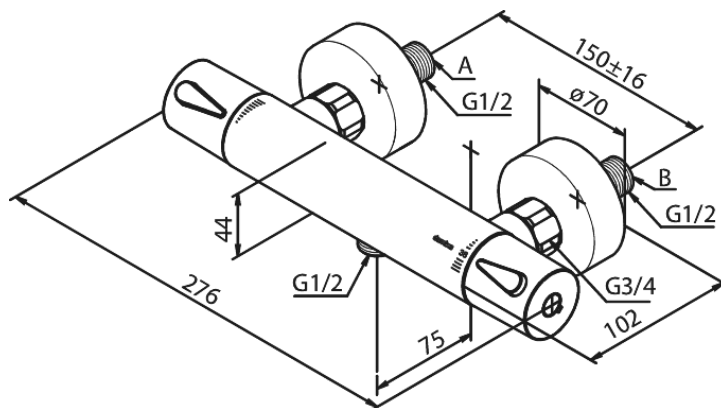

Product features

FM Mattsson Mora Group Denmark
Hvidkærvej 48, 5250 Odense SV, DK-56416218

+45 88 33 00 34 damixa-international@fmm-mora.com

Mere information på damixa.com

damixa